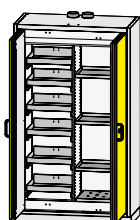

19

39

39

43

CLASSIC SL XL

With pull-out trays and centre partition wall

Dimensions [in mm]

Width	Depth	Height
1195	595	2080

CLASSIC SL XL - V5

CLASSIC SL XL - V6

CLASSIC SL XL - V7

Maximum capacity of largest single container [in litre]

9

19

19

CLASSIC SL XL

With pull-out trays, bottom trays and centre partition wall

Dimensions [in mm]

Width	Depth	Height
1195	595	2080

CLASSIC SL XL - V8

CLASSIC SL XL - V9

CLASSIC SL XL - V10

Maximum capacity of largest single container [in litre]