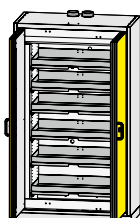

With bottom trays

Dimensions [in mm]

Width	Depth	Height
895	595	2080

CLASSIC standard L - V1

Maximum capacity of largest single container [in litre]

31

CLASSIC standard XL

With bottom trays or bottom trays and centre partition wall

Dimensions [in mm]

Width	Depth	Height
1195	595	2080

CLASSIC standard XL - V1

CLASSIC standard XL - V2

Maximum capacity of largest single container [in litre]

40

20

CLASSIC SL XL

With pull-out trays and bottom trays

Dimensions [in mm]

Width	Depth	Height
1195	595	2080

CLASSIC SL XL - V1

CLASSIC SL XL - V2

CLASSIC SL XL - V3

CLASSIC SL XL - V4

Maximum capacity of largest single container [in litre]

19

39

39

43

CLASSIC SL XL

With pull-out trays and centre partition wall

Dimensions [in mm]

Width	Depth	Height
1195	595	2080