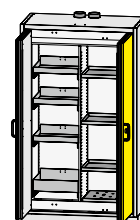

19

39

39

43

CLASSIC SL XL

With pull-out trays and centre partition wall

Dimensions [in mm]

Width	Depth	Height
1195	595	2080

CLASSIC SL XL - V5

CLASSIC SL XL - V6

CLASSIC SL XL - V7

Maximum capacity of largest single container [in litre]

9

19

19

CLASSIC SL XL

With pull-out trays, bottom trays and centre partition wall

Dimensions [in mm]

Width	Depth	Height
1195	595	2080

CLASSIC SL XL - V8

CLASSIC SL XL - V9

CLASSIC SL XL - V10

Maximum capacity of largest single container [in litre]