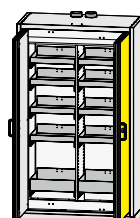

With pull-out trays and bottom trays

Dimensions [in mm]

Width	Depth	Height
1195	595	2080

CLASSIC SL XL - V1

CLASSIC SL XL - V2

CLASSIC SL XL - V3

CLASSIC SL XL - V4

Maximum capacity of largest single container [in litre]

19

39

39

43

CLASSIC SL XL

With pull-out trays and centre partition wall

Dimensions [in mm]

Width	Depth	Height
1195	595	2080

CLASSIC SL XL - V5

CLASSIC SL XL - V6

CLASSIC SL XL - V7

Maximum capacity of largest single container [in litre]

9

19

19

CLASSIC SL XL

With pull-out trays, bottom trays and centre partition wall

Dimensions [in mm]

Width	Depth	Height
1195	595	2080

CLASSIC SL XL - V8

CLASSIC SL XL - V9

CLASSIC SL XL - V10

Maximum capacity of largest single container [in litre]