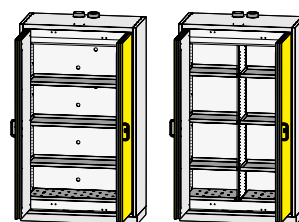

With bottom trays

Dimensions [in mm]

Width	Depth	Height
895	595	2080

CLASSIC standard L - V1

Maximum capacity of largest single container [in litre]

31

CLASSIC standard XL

With bottom trays or bottom trays and centre partition wall

Dimensions [in mm]

Width	Depth	Height
1195	595	2080

CLASSIC standard XL - V1

CLASSIC standard XL - V2

Maximum capacity of largest single container [in litre]

40

20

CLASSIC SL XL

With pull-out trays and bottom trays

Dimensions [in mm]

Width	Depth	Height
1195	595	2080

CLASSIC SL XL - V1

CLASSIC SL XL - V2

CLASSIC SL XL - V3

CLASSIC SL XL - V4

Maximum capacity of largest single container [in litre]