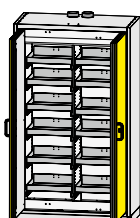

With pull-out trays and bottom trays

Dimensions [in mm]

Width	Depth	Height
1195	595	2080

CLASSIC SL XL - V1

CLASSIC SL XL - V2

CLASSIC SL XL - V3

CLASSIC SL XL - V4

Maximum capacity of largest single container [in litre]

19

39

39

43

CLASSIC SL XL

With pull-out trays and centre partition wall

Dimensions [in mm]

Width	Depth	Height
1195	595	2080

CLASSIC SL XL - V5

CLASSIC SL XL - V6

CLASSIC SL XL - V7

Maximum capacity of largest single container [in litre]

9

19

19

CLASSIC SL XL

With pull-out trays, bottom trays and centre partition wall

Dimensions [in mm]

Width	Depth	Height
1195	595	2080

CLASSIC SL XL - V8

CLASSIC SL XL - V9

CLASSIC SL XL - V10

Maximum capacity of largest single container [in litre]