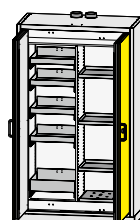

CLASSIC SL XL - V5

CLASSIC SL XL - V6

CLASSIC SL XL - V7

Maximum capacity of largest single container [in litre]

9

19

19

CLASSIC SL XL

With pull-out trays, bottom trays and centre partition wall

Dimensions [in mm]

Width	Depth	Height
1195	595	2080

CLASSIC SL XL - V8

CLASSIC SL XL - V9

CLASSIC SL XL - V10

Maximum capacity of largest single container [in litre]