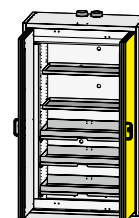

With bottom trays

Dimensions [in mm]

Width	Depth	Height
895	595	2080

CLASSIC standard L - V1

Maximum capacity of largest single container [in litre]

31

CLASSIC standard XL

With bottom trays or bottom trays and centre partition wall

Dimensions [in mm]

Width	Depth	Height
1195	595	2080

CLASSIC standard XL - V1

CLASSIC standard XL - V2

Maximum capacity of largest single container [in litre]

40

20

CLASSIC SL XL

With pull-out trays and bottom trays

Dimensions [in mm]

Width	Depth	Height
1195	595	2080

CLASSIC SL XL - V1

CLASSIC SL XL - V2

CLASSIC SL XL - V3

CLASSIC SL XL - V4

Maximum capacity of largest single container [in litre]

19

39

39

43

CLASSIC SL XL

With pull-out trays and centre partition wall

Dimensions [in mm]

Width	Depth	Height
1195	595	2080